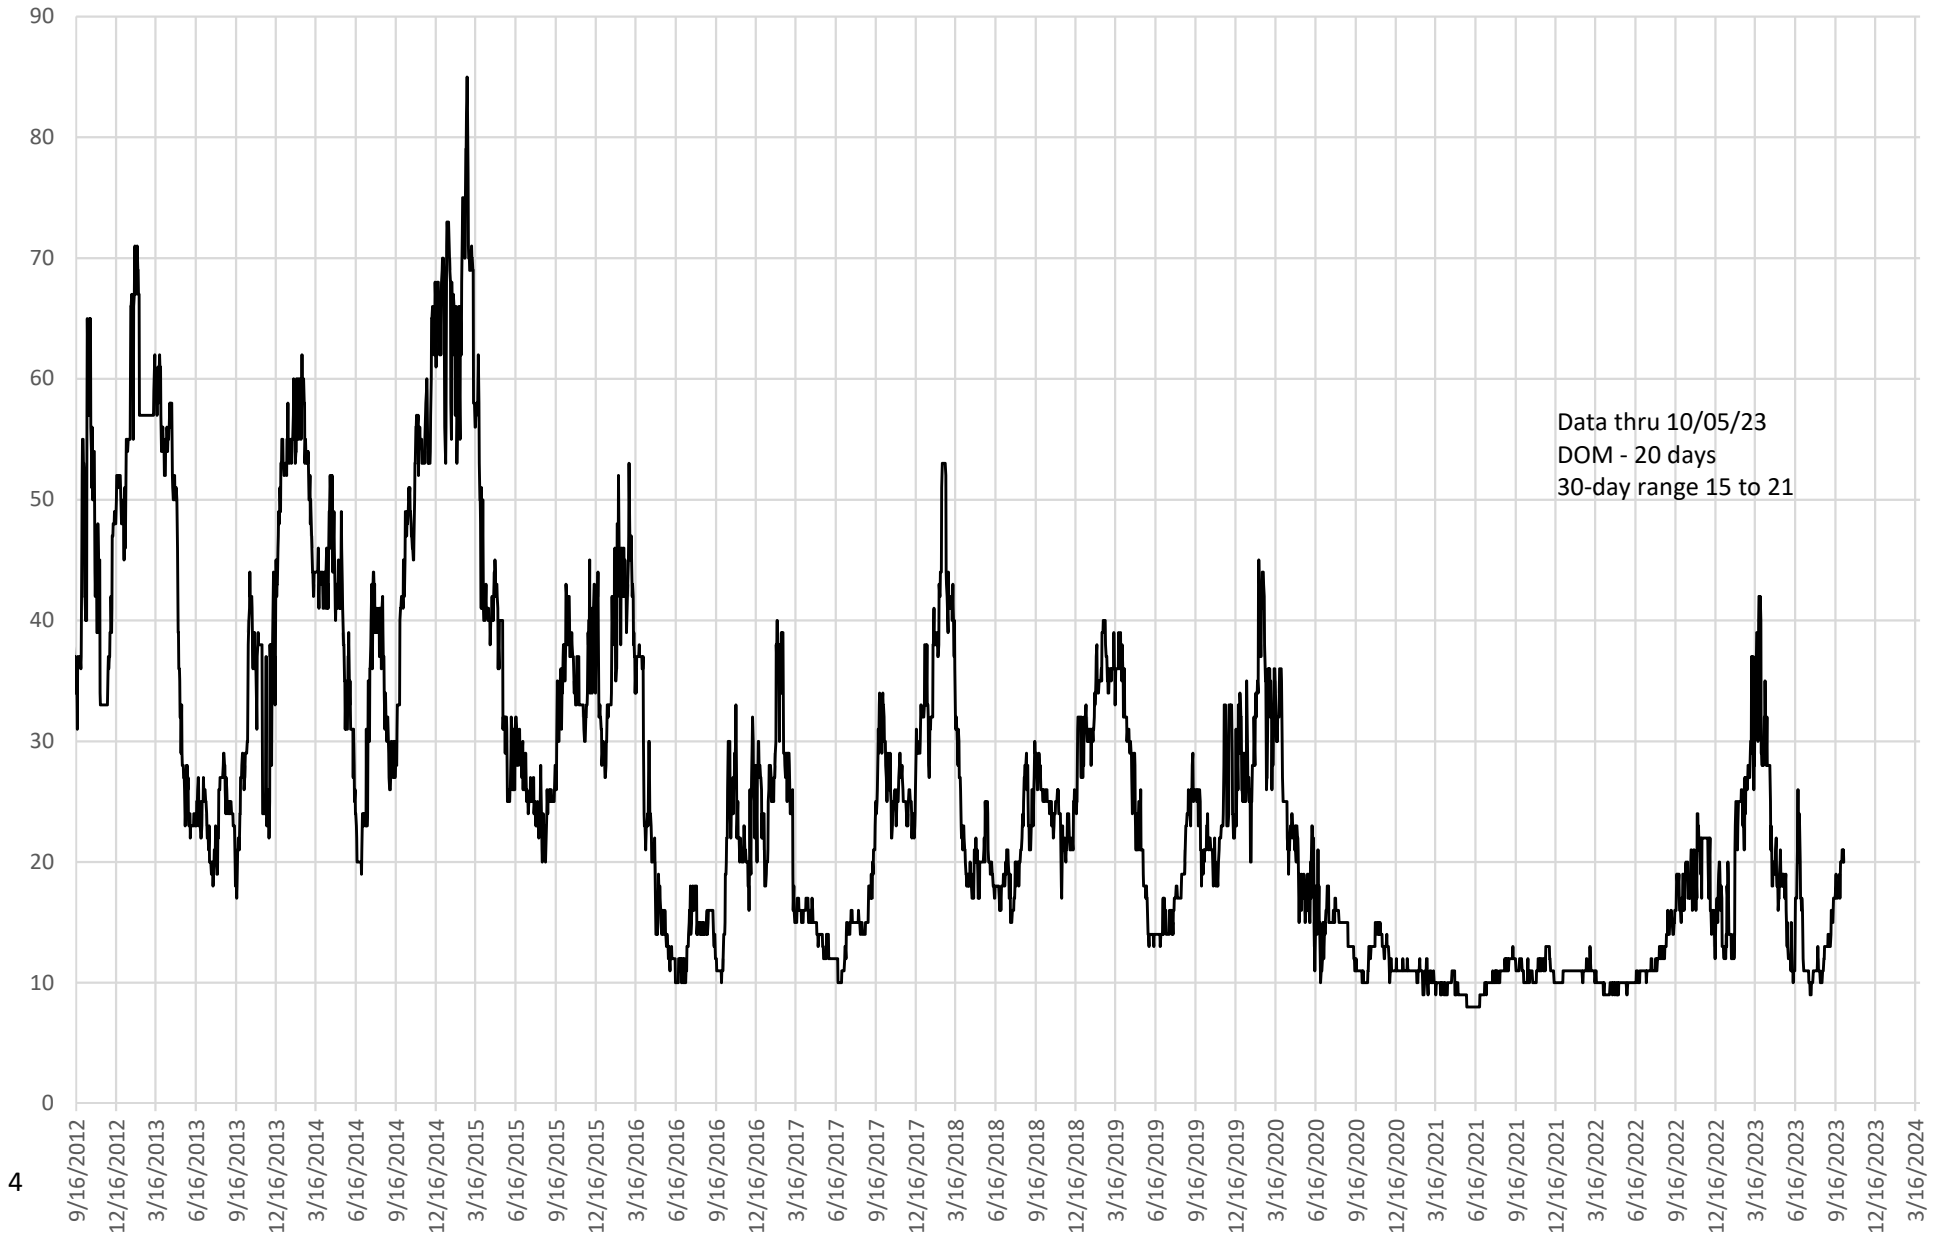

median number of days on market for Humboldt County homes sold in last 30 days

Data thru 10/05/23
DOM - 20 days
30-day range 15 to 21